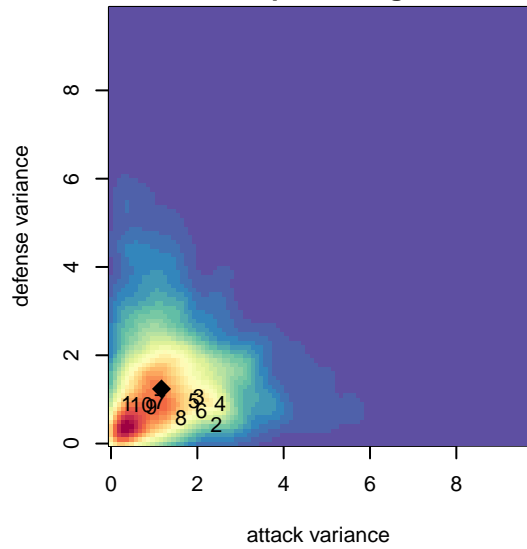

# NSC Reign G01

North Shore SC  
 Woodinville, WA  
 G01 total strength=1489  
 attack=12.31 defense=9.62  
 spr league = Win NPSL Div 1 (01) U16

alt names used:  
 NSC Dynamo G01  
 NSC Reign G01  
 NSC Reign

Venues played:  
 2016 Xtreme Cup GU16  
 2016 Win NPSL Division 1 (01) U16  
 2016 WYS Presidents Cup G01 Division 1

**NSC Reign G01**  
 Dots are actual minus expected GF (blue circles) and GA (red triangles).  
 Blue line is smoothed change in attack strength. Red is smoothed change in defense strength.

**attack and defense variance (black dot)  
relative to other teams  
and top 10 in region**

**attack and defense rating  
relative to others at age  
and all opponents in last 13 months**

**attack and defense rating  
relative to others at age  
and all opponents in last 13 months**