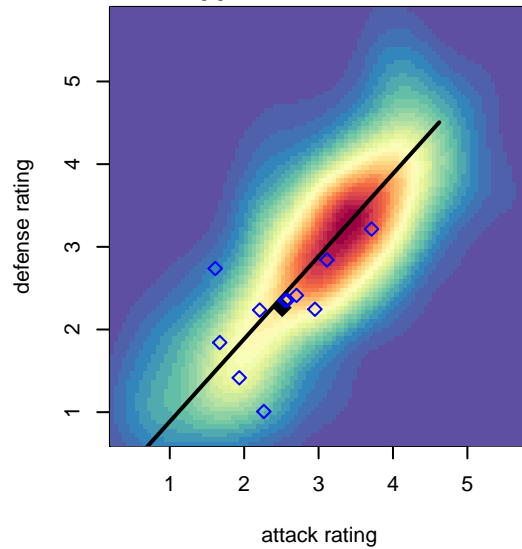

Venues played:  
 2016 Xtreme Cup GU16  
 2016 Win NPSL Division 1 (01) U16  
 2016 WYS Presidents Cup G01 Division 1

**NSC Reign G01**  
 Dots are actual minus expected GF (blue circles) and GA (red triangles).  
 Blue line is smoothed change in attack strength. Red is smoothed change in defense strength.

**attack and defense variance (black dot)  
relative to other teams  
and top 10 in region**

**attack and defense rating  
relative to others at age  
and all opponents in last 13 months**

**attack and defense rating  
relative to others at age  
and all opponents in last 13 months**

**Performance relative to 13 month average**

**Performance relative to 13 month average**

Distribution of opponents  
 Red = Lose zone, Blue = Win zone, Green = Even  
 Black line separates win/lose zones