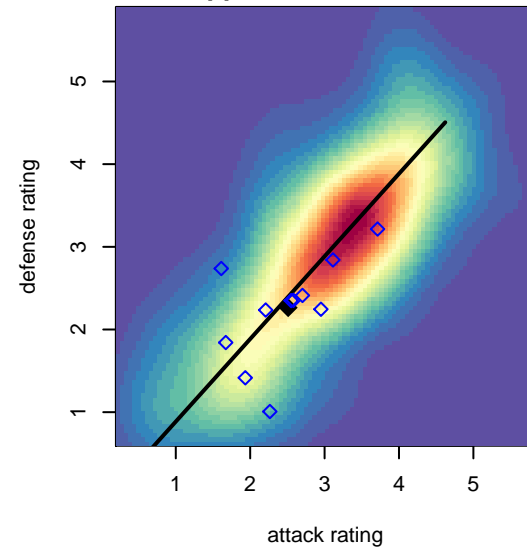

Venues played:  
 2016 Xtreme Cup GU16  
 2016 Win NPSL Division 1 (01) U16  
 2016 WYS Presidents Cup G01 Division 1

**NSC Reign G01**  
 Dots are actual minus expected GF (blue circles) and GA (red triangles).  
 Blue line is smoothed change in attack strength. Red is smoothed change in defense strength.

**attack and defense variance (black dot)  
relative to other teams  
and top 10 in region**

**attack and defense rating  
relative to others at age  
and all opponents in last 13 months**

**attack and defense rating  
relative to others at age  
and all opponents in last 13 months**

**Performance relative to 13 month average**

**Performance relative to 13 month average**

Distribution of opponents  
 Red = Lose zone, Blue = Win zone, Green = Even  
 Black line separates win/lose zones