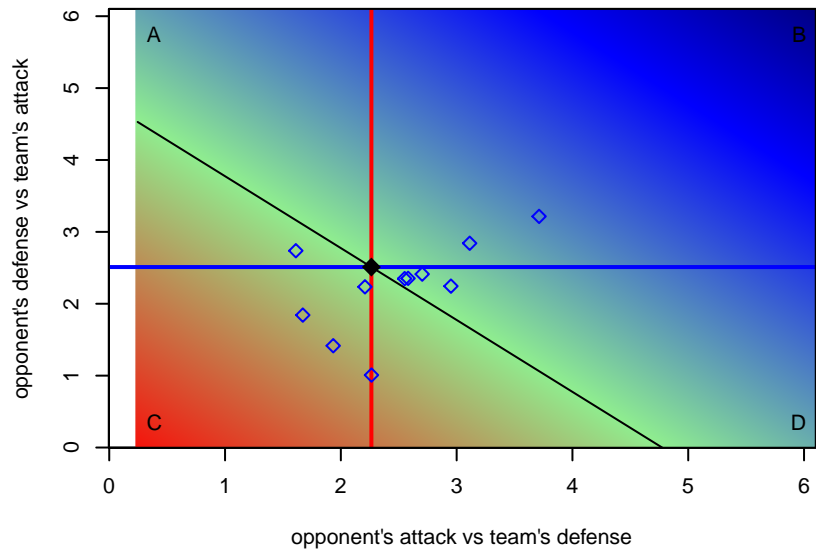

Venues played:  
 2016 Xtreme Cup GU16  
 2016 Win NPSL Division 1 (01) U16  
 2016 WYS Presidents Cup G01 Division 1

**NSC Reign G01**  
 Dots are actual minus expected GF (blue circles) and GA (red triangles).  
 Blue line is smoothed change in attack strength. Red is smoothed change in defense strength.

**attack and defense variance (black dot)  
relative to other teams  
and top 10 in region**

**attack and defense rating  
relative to others at age  
and all opponents in last 13 months**

**attack and defense rating  
relative to others at age  
and all opponents in last 13 months**

**Performance relative to 13 month average**

**Performance relative to 13 month average**

Distribution of opponents  
 Red = Lose zone, Blue = Win zone, Green = Even  
 Black line separates win/lose zones